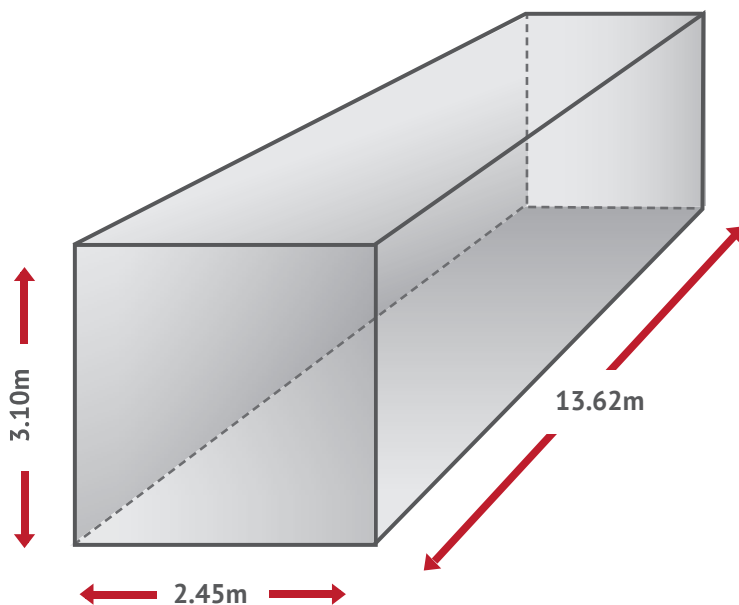

13.6m Mega Box Extra Tall

Not suitable for European work

R JAMESON
EVENT TRANSPORT

Cubic Capacity	103.5 m ³
Payload	24 Tonnes
Ramp Width	900 mm / 2ft 11in

EXTERNAL DIMENSIONS

Height	4.30 m / 14ft 2in
Width	2.55 m / 8ft 4in
Length	13.7 m / 45ft

INTERNAL DIMENSIONS

Height	3.10 m / 10ft 2in
Width	2.45 m / 8ft 0in
Length	13.62 m / 44ft 8in
Door Aperture Height	2.99 m / 9ft 9in
Door Aperture Width	2.44 m / 8ft 0in

www.rjameson-transport.co.uk

01628 483357