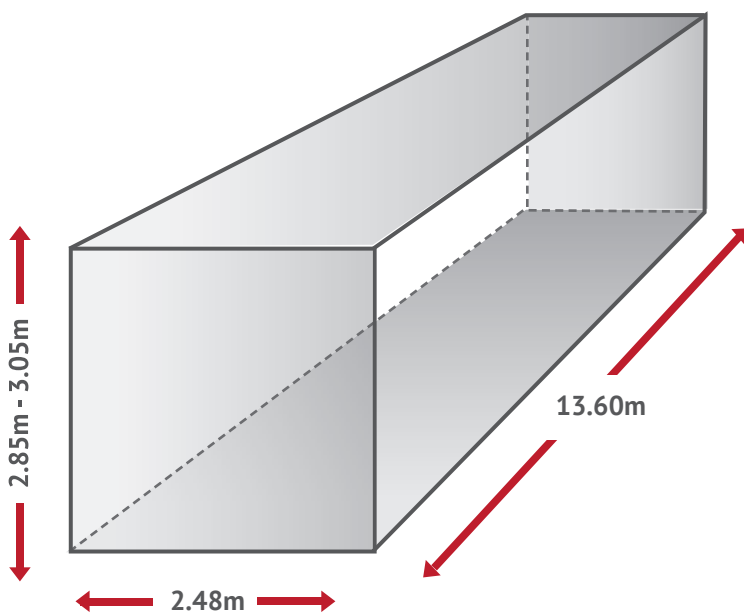

# 13.6m Mega Curtain Trailer

Adjustable height roof

**R JAMESON**  
EVENT TRANSPORT

Cubic Capacity	103 m <sup>3</sup>
Payload	25 Tonnes
Ramp Width	900 mm / 2ft 11in

## EXTERNAL DIMENSIONS

	Roof lowered	Roof raised
Height	4.00 m / 13ft 2in	4.20 m / 13ft 10in
Width	2.55 m / 8ft 4in	
Length	13.70 m / 45ft	

## INTERNAL DIMENSIONS

	Roof lowered	Roof raised
Height	2.85 m / 9ft 4in	3.05 m / 9ft 11in
Width	2.48 m / 8ft 1in	
Length	13.60 m / 44ft 7in	

	Rear	Sides
Door Aperture Height	2.75 m / 8ft 11in	2.85 m / 9ft 4in
Door Aperture Width	2.48 m / 8ft 1in	13.50 m / 44ft 3in